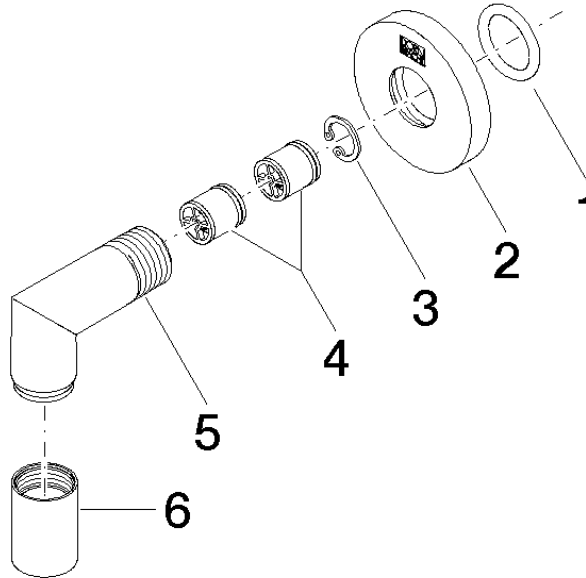

Wall elbow - Brushed Champagne (22kt Gold)

TARA

28 450 625

- 3/8" shower outlet
- rosette Ø 55 mm
- 1/2" connection

Intrinsic protection against back flow.

Fits: TARA, META

	Brushed Champagne (22kt Gold)	28 450 625-46
	Chrome	28 450 625-00
	Brushed Platinum	28 450 625-06
	Platinum	28 450 625-08
	Dark Chrome	28 450 625-19
	Light Gold	28 450 625-26
	Brushed Light Gold	28 450 625-27
	Brushed Durabrass (23kt Gold)	28 450 625-28
	Matte Black	28 450 625-33
	Brushed Bronze	28 450 625-42
	Champagne (22kt Gold)	28 450 625-47
	Brushed Chrome	28 450 625-93
	Brushed Dark Platinum	28 450 625-99

Recommended miscellaneous

- Concealed wall elbow -** 35 085 970 90
- max. recess depth 163 mm
 - min. recess depth 90 mm

28 450 625

mm [inches]

Flow rate chart

Certificates

Belgaqua_21-381-
27_7.

28 450 625

Spare parts list

No.	Item Number	Name	Quantity used	Delivery time
1	90 14 10 026 00 90	seal	1	2
2	09 27 22 503-46	rosette	1	30
3	09 16 01 014 90	ring	1	2
4	90 23 01 141 00 90	back-flow preventer	2	2
5	09 11 03 036-46	connection	1	30
6	90 21 02 069 00-46	cover	1	30